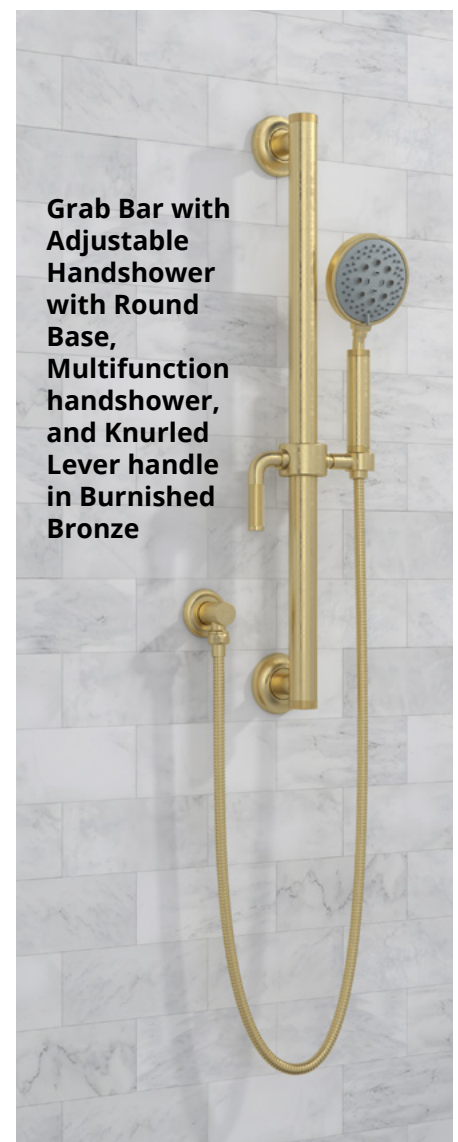

The innovative Grab Bar with Adjustable Handshower marries a sturdy grab bar with an adjustable handshower slide bar, creating a uniquely practical shower solution

(Huntington Beach, CA January 23, 2025) California Faucets proudly unveils its latest innovation: the **Grab Bar** with Adjustable Handshower. This two-in-one product combines the reliability of an ergonomic grab bar with the ease of an adjustable handshower slide bar. By merging these into one stylish element, the company eliminates the need to install both products. This not only streamlines the look of the shower but also reduces the time and expense of installation.

"It's what you get when a grab bar marries a slide bar. They're a match made in decorative plumbing heaven," quips California Faucets Chief Marketing Officer Noah Taft, who explains that the Grab Bar with Adjustable Handshower is Ideal for anyone looking to prioritize safety and convenience while adding a sense of luxury to the bath. "Combining the two means never compromising safety for style," Taft adds.

As attractive as it is sturdy, California Faucets Grab Bar with Adjustable Handshower is an essential addition to any shower. Though grab bars are a must for aging-in-place, they're also a great way to add stability and support in the shower, helping to prevent slip-and-fall accidents for all ages. Additionally, the new product is ideal for those who require showering while seated since it allows the handshower to be lowered for easy access. No matter what height is preferred, bathers can simply loosen the handshower, raise or lower it to the desired spot, and tighten it back up again for a perfectly positioned shower stream.

Grab Bar with Adjustable Handshower with Round Base, Multifunction handshower, and Knurled Lever handle in Burnished Bronze

Grab Bar with Adjustable Handshower with Square Base, Contemporary handshower, and Lever handle in Polished Chrome