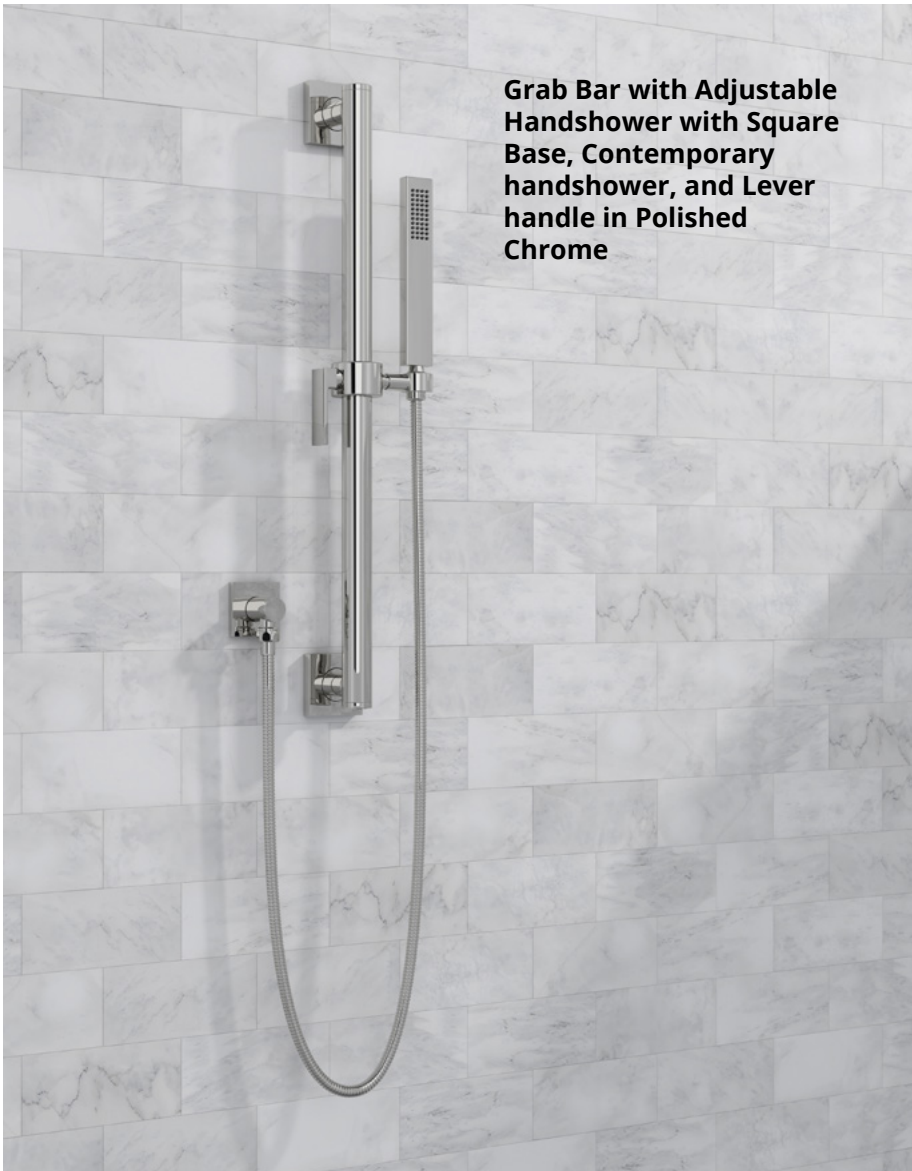

The innovative Grab Bar with Adjustable Handshower marries a sturdy grab bar with an adjustable handshower slide bar, creating a uniquely practical shower solution

(Huntington Beach, CA January 23, 2025) California Faucets proudly unveils its latest innovation: the **Grab Bar** with Adjustable Handshower. This two-in-one product combines the reliability of an ergonomic grab bar with the ease of an adjustable handshower slide bar. By merging these into one stylish element, the company eliminates the need to install both products. This not only streamlines the look of the shower but also reduces the time and expense of installation.

"It's what you get when a grab bar marries a slide bar. They're a match made in decorative plumbing heaven," quips California Faucets Chief Marketing Officer Noah Taft, who explains that the Grab Bar with Adjustable Handshower is Ideal for anyone looking to prioritize safety and convenience while adding a sense of luxury to the bath. "Combining the two means never compromising safety for style," Taft adds.

As attractive as it is sturdy, California Faucets Grab Bar with Adjustable Handshower is an essential addition to any shower. Though grab bars are a must for aging-in-place, they're also a great way to add stability and support in the shower, helping to prevent slip-and-fall accidents for all ages. Additionally, the new product is ideal for those who require showering while seated since it allows the handshower to be lowered for easy access. No matter what height is preferred, bathers can simply loosen the handshower, raise or lower it to the desired spot, and tighten it back up again for a perfectly positioned shower stream.

Grab Bar with Adjustable Handshower with Round Base, Multifunction handshower, and Knurled Lever handle in Burnished Bronze

Grab Bar with Adjustable Handshower with Square Base, Contemporary handshower, and Lever handle in Polished Chrome