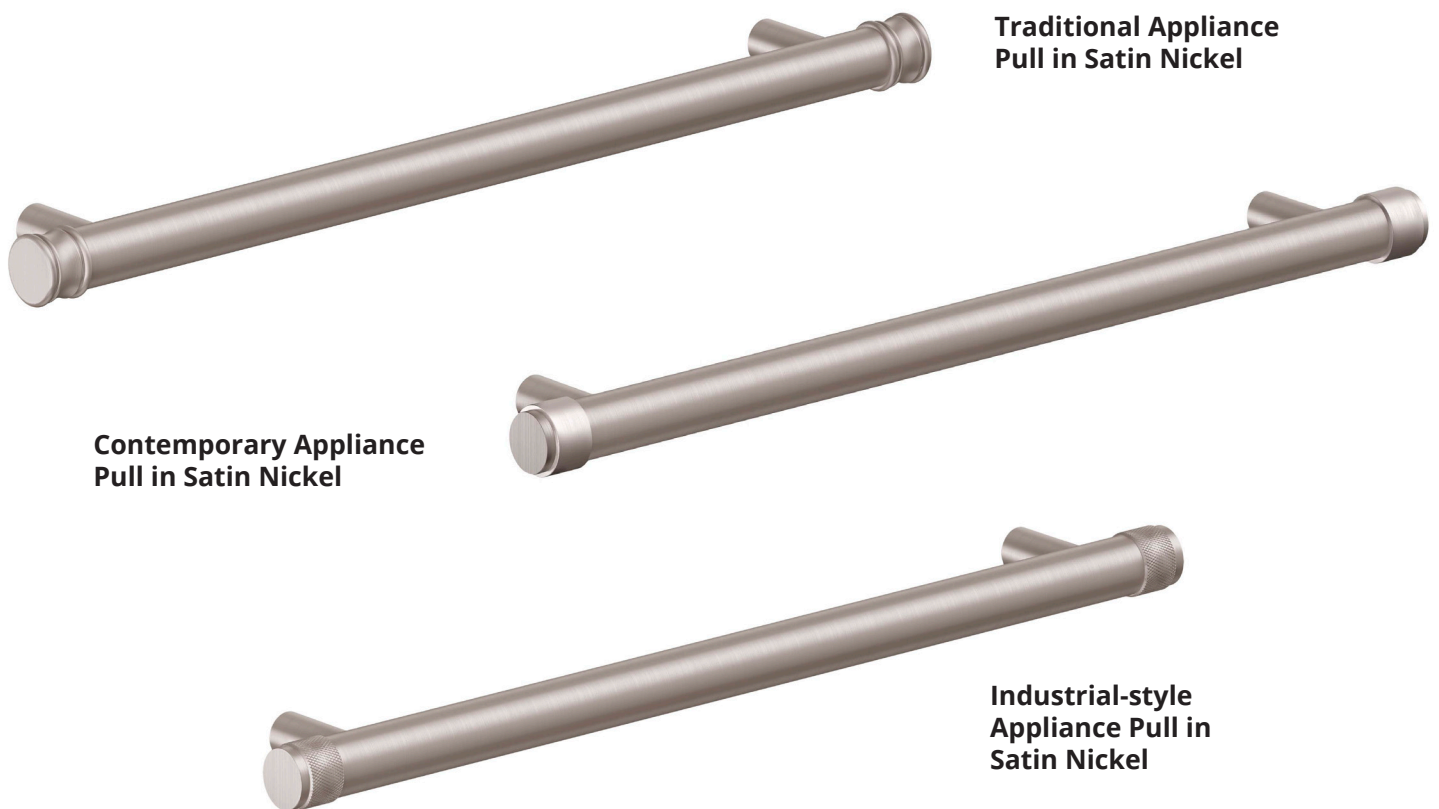

The company turns finding the perfect finish match for faucets with decorative hardware into an art form with a top-to-bottom program complete with appliance pulls

(Huntington Beach, CA, August 31, 2022) California Faucets is now one of the few kitchen and bath faucet manufacturers with a full assortment of hardware, making it easy for designers and homeowners alike to create the perfect match. Drawing from its signature solid brass and expansive array of artisan finishes, the company's complete lineup—including **appliance pulls**—features everything needed for a perfectly coordinated kitchen and/or bath.

**Contemporary Knob
in Satin Nickel**

**Industrial-style Knob
in Satin Nickel**

**Traditional Knob
in Satin Nickel**

"Who says you can't be styling when you open the fridge?" says Noah Taft, California Faucets Chief Marketing Officer, with a smile. "Our new collection makes matching your decorative hardware to your faucet as easy as can be. And because each piece is also hand-finished, not only in style, but in color, grain, and texture, it's a perfect match every time."

More than simply presenting the typical lineup of knobs and pulls and calling it a day, the company's new hardware collection features a full spectrum of appliance pulls. Created to integrate with trending appliance and cabinet looks, in multiple sizes, designers and homeowners can now create the often-coveted-but-rarely-found "exact" finish match throughout their entire kitchen.