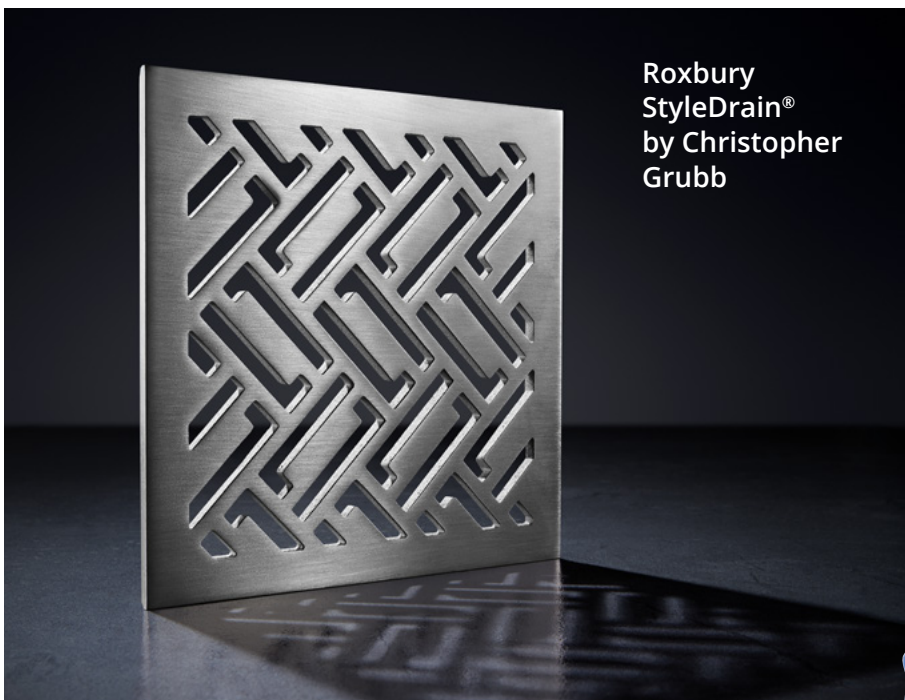

With its abstract zigzag pattern, Roxbury provides the finishing touch to a variety of decor styles from urban modern to old Hollywood glam

(Huntington Beach, CA, July 23, 2020) A striking finishing touch for today's luxury showers, **Roxbury StyleDrain®** joins California Faucets' collection of patented StyleDrain offerings. The third of four styles by award-winning Beverly Hills Interior Designer Christopher Grubb, Roxbury features an abstract zigzag pattern that imparts a bold sense of personality into showers, both inside and out.

Like a piece of jewelry for the bath, Roxbury is a beautiful focal point. Made of solid brass, it has no visible or protruding screws, making it comfortable to stand on. Plus, its durable construction means the drain won't bend or give underfoot. Roxbury StyleDrain measures 5¼" sq. and ranges in price from \$239 for Polished Chrome to \$382 in a premium finish such as Black Nickel. StyleDrains are suited for both indoor and outside applications.